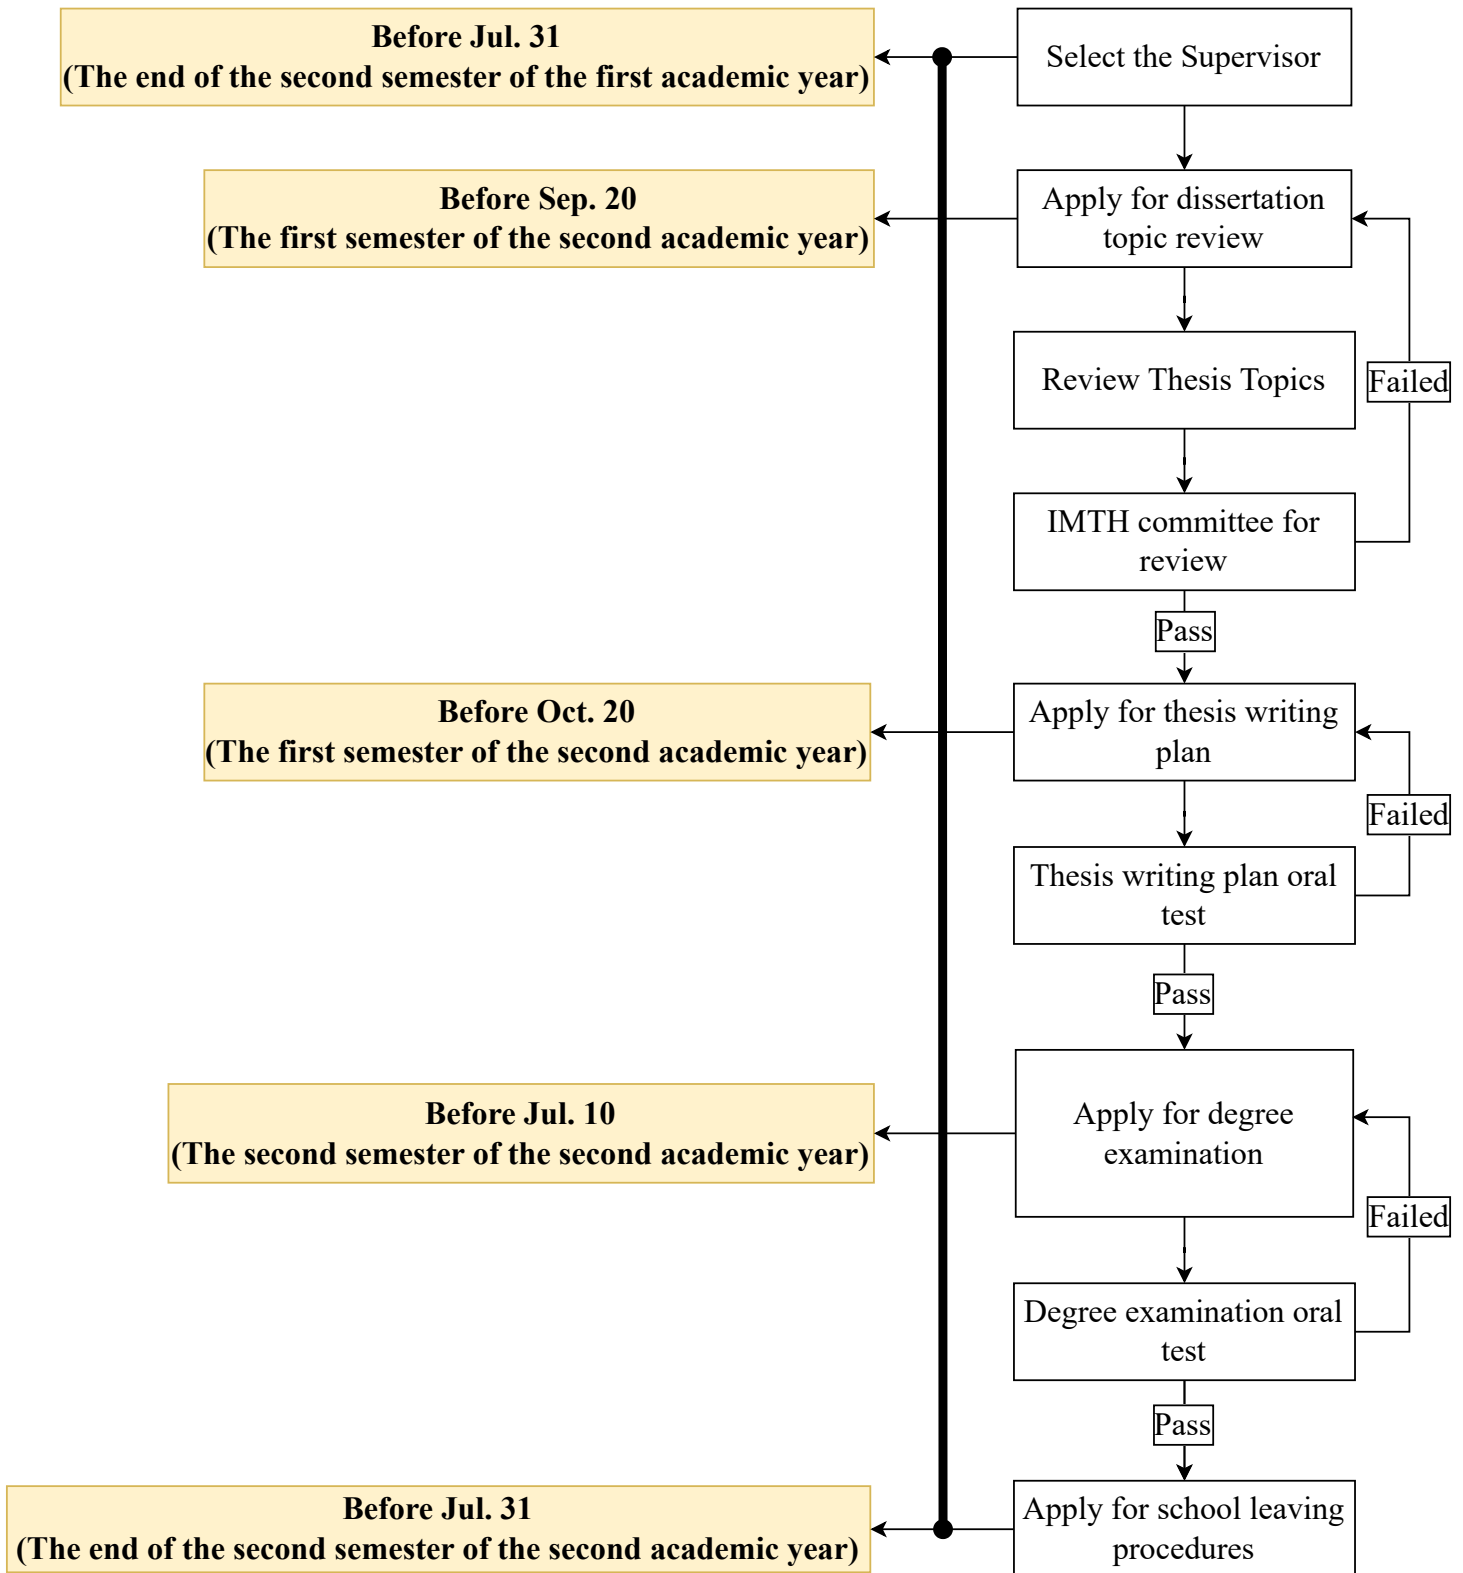

Graduate Thesis Progress - Flowchart

Note:

Students who fail the degree examination provided their study period has not yet expired, may apply for a re-examination in the following semester at the earliest. Only one re-examination is allowed. If the re-examination result is still failing, the student shall be dismissed from the program.